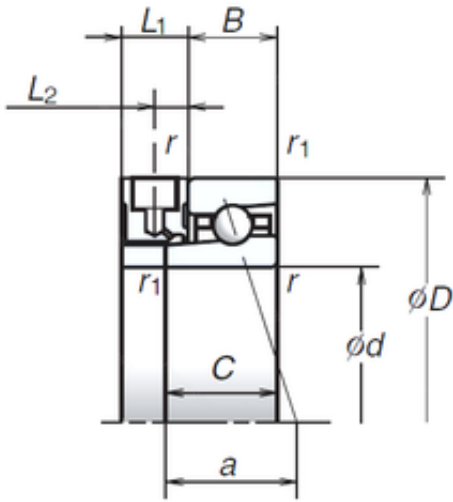

KRS Guide Wheel Bearing Co., Ltd

85 mm x 130 mm x 22 mm NSK 85BNR10XE
angular contact ball bearings

Bearing No. 85BNR10XE

Size	85x130x22 mm
Bore Diameter	85 mm
Outer Diameter	130 mm
Width	22 mm
d	85 mm
D	130 mm
B	22 mm
C	27 mm
L2	7,5 mm
Angle (°)	18 °
a	33,4 mm
r min.	1,1 mm
r1 min.	0,6 mm
L1	15 mm
Weight	0,988 Kg
Basic dynamic load rating (C)	26,8 kN
Basic static load rating (C0)	25,7 kN
(Grease) Lubrication Speed	30 700 r/min

85BNR10XE Bearing 2D drawings and 3D CAD models