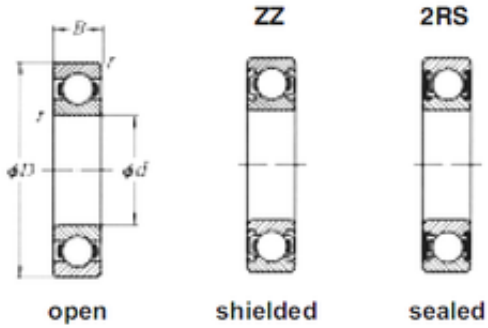

# KRS Guide Wheel Bearing Co., Ltd

85 mm x 130 mm x 22 mm Loyal 6017-2RS deep groove ball bearings

Bearing No. 6017-2RS

|                |              |
|----------------|--------------|
| Size           | 85x130x22 mm |
| Bore Diameter  | 85 mm        |
| Outer Diameter | 130 mm       |
| Width          | 22 mm        |
| d              | 85 mm        |
| D              | 130 mm       |
| B              | 22 mm        |
| C              | 22 mm        |

6017-2RS Bearing 2D drawings and 3D CAD models