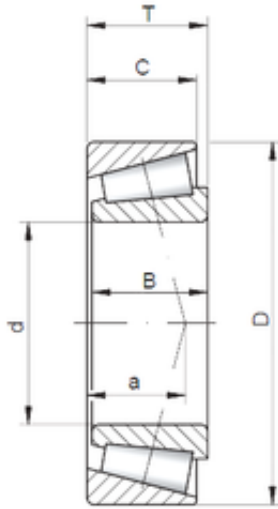

KRS Guide Wheel Bearing Co., Ltd

57,15 mm x 104,775 mm x 30,958 mm Loyal
45291/45221 tapered roller bearings

Bearing No. 45291/45221

| | |
|-------------------------------|-------------------------|
| Size | 57.15x104.775x30.162 mm |
| Bore Diameter | 57,15 mm |
| Outer Diameter | 104,775 mm |
| Width | 30,162 mm |
| d | 57,15 mm |
| D | 104,775 mm |
| T | 30,162 mm |
| B | 30,958 mm |
| C | 23,812 mm |
| a | 8,1 mm |
| Weight | 1,06 Kg |
| Basic dynamic load rating (C) | 142 kN |
| Basic static load rating (C0) | 189 kN |
| (Grease) Lubrication Speed | 3200 r/min |

45291/45221 Bearing 2D drawings and 3D CAD models