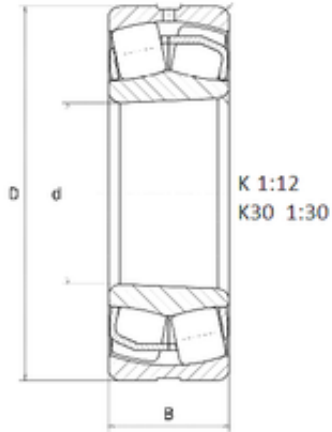

KRS Guide Wheel Bearing Co., Ltd

50,000 mm x 110,000 mm x 40,000 mm SNR
22310EG15KW33 spherical roller bearings

Bearing No. 22310EG15KW33

Size	50x110x40 mm
Bore Diameter	50,000 mm
Outer Diameter	110,000 mm
Width	40,000 mm
d	50,000 mm
D	110,000 mm
B	40,000 mm
C	40,000 mm

22310EG15KW33 Bearing 2D drawings and 3D CAD models