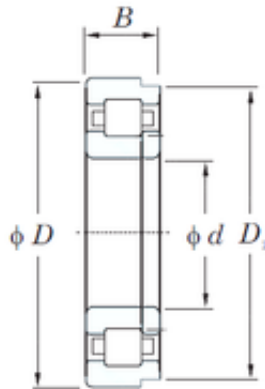

KRS Guide Wheel Bearing Co., Ltd

30 mm x 62 mm x 16 mm KOYO NUP206 cylindrical roller bearings

Bearing No. NUP206

Size	30x62x16 mm
Bore Diameter	30 mm
Outer Diameter	62 mm
Width	16 mm
d	30 mm
Fw	38.5 mm
D	62 mm
B	16 mm
C	16 mm
r min.	1 mm
r1 min.	0.6 mm
Weight	0.200 Kg
Basic dynamic load rating (C)	23.5 kN
Basic static load rating (C0)	21.5 kN
(Grease) Lubrication Speed	11000 r/min

NUP206 Bearing 2D drawings and 3D CAD models