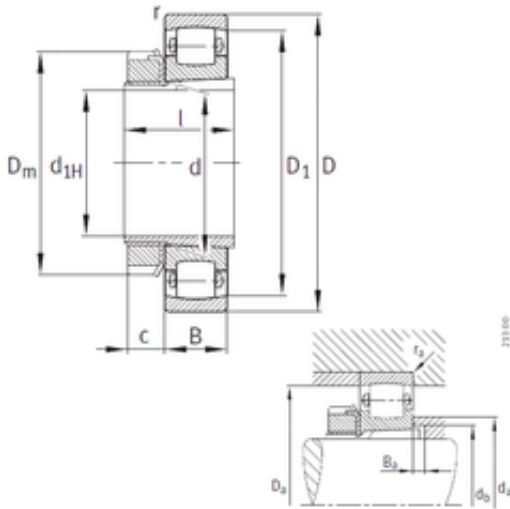

# KRS Guide Wheel Bearing Co., Ltd

30 mm x 62 mm x 16 mm FAG 20206-K-TVP-C3+H206 spherical roller bearings

Bearing No. 20206-K-TVP-C3+H206

20206-K-TVP-C3+H206 Bearing 2D drawings and 3D CAD models

Size	30x62x16 mm
Bore Diameter	30 mm
Outer Diameter	62 mm
Width	16 mm
d	30 mm
d1	25 mm
D	62 mm
B	16 mm
C	16 mm
Dm	45 mm
l	27 mm
c	9 mm
r min.	1 mm
D1	53 mm
da max	39 mm
Da max.	56,4 mm
db min	33 mm
ra max.	1 mm
Weight	0,294 Kg
Basic dynamic load rating (C)	27,5 kN
Basic static load rating (C0)	28,5 kN
Fatigue load limit (Pu)	2,85