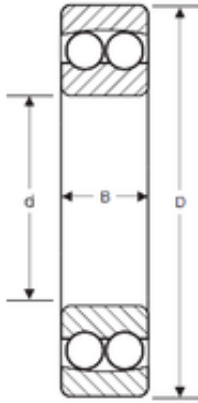

KRS Guide Wheel Bearing Co., Ltd

30 mm x 62 mm x 16 mm SIGMA 1206 self aligning ball bearings

Bearing No. 1206

Size	30x62x16 mm
Bore Diameter	30 mm
Outer Diameter	62 mm
Width	16 mm
d	30 mm
D	62 mm
B	16 mm
C	16 mm

1206 Bearing 2D drawings and 3D CAD models