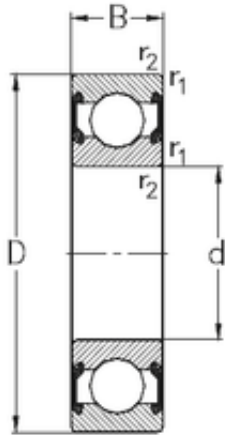

KRS Guide Wheel Bearing Co., Ltd

30 mm x 62 mm x 16 mm NKE 6206-2RS2 deep groove ball bearings

Bearing No. 6206-2RS2

| | |
|-------------------------------|-------------|
| Size | 30x62x16 mm |
| Bore Diameter | 30 mm |
| Outer Diameter | 62 mm |
| Width | 16 mm |
| d | 30 mm |
| D | 62 mm |
| B | 16 mm |
| C | 16 mm |
| r1 min. | 1 mm |
| r2 min. | 1 mm |
| Weight | 0,192 Kg |
| Basic dynamic load rating (C) | 19,5 kN |
| Basic static load rating (C0) | 11,3 kN |

6206-2RS2 Bearing 2D drawings and 3D CAD models