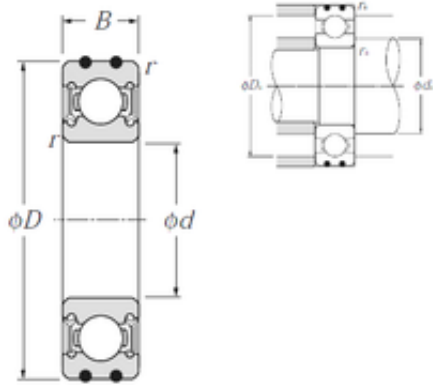

KRS Guide Wheel Bearing Co., Ltd

30 mm x 62 mm x 16 mm NTN AC-6206LLU deep groove ball bearings

Bearing No. AC-6206LLU

Size	30x62x16 mm
Bore Diameter	30 mm
Outer Diameter	62 mm
Width	16 mm
d	30 mm
D	62 mm
B	16 mm
C	16 mm
r min.	1 mm
da min.	35 mm
da max	39 mm
Da max.	57 mm
ra max.	1 mm
Weight	0,191 Kg
Basic dynamic load rating (C)	19,5 kN
Basic static load rating (C0)	11,3 kN
Limiting speed	7300 r/min

AC-6206LLU Bearing 2D drawings and 3D CAD models