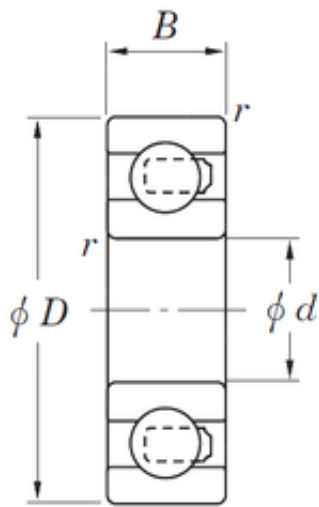

KRS Guide Wheel Bearing Co., Ltd

30 mm x 62 mm x 16 mm KOYO 3NC6206YH4 deep groove ball bearings

Bearing No. 3NC6206YH4

Size	30x62x16 mm
Bore Diameter	30 mm
Outer Diameter	62 mm
Width	16 mm
d	30 mm
D	62 mm
B	16 mm
C	16 mm

3NC6206YH4 Bearing 2D drawings and 3D CAD models