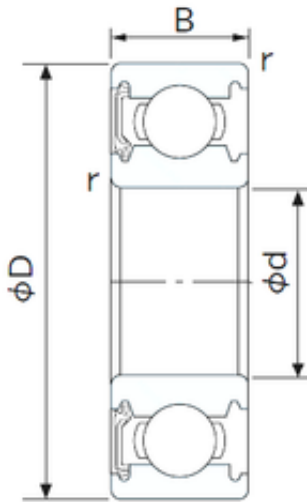

## 30 mm x 62 mm x 16 mm NACHI 6206NKE deep groove ball bearings

Bearing No. 6206NKE

Size	30x62x16 mm
Bore Diameter	30 mm
Outer Diameter	62 mm
Width	16 mm
d	30 mm
D	62 mm
B	16 mm
C	16 mm
r min.	1 mm
da min.	36 mm
Da max.	56 mm
ra max.	1.0 mm
Weight	0.199 Kg
Basic dynamic load rating (C)	19,5 kN
Basic static load rating (C0)	11,3 kN
(Grease) Lubrication Speed	10000 r/min

6206NKE Bearing 2D drawings and 3D CAD models