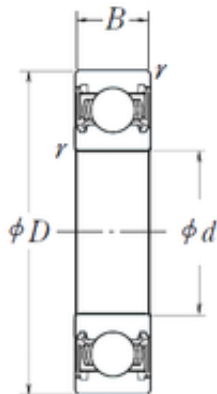

KRS Guide Wheel Bearing Co., Ltd

30 mm x 62 mm x 16 mm NSK 6206A1DDAC5
deep groove ball bearings

Bearing No. 6206A1DDAC5

Dimensione	30x62x16 mm
Marchio	NSK
Diametro del foro	30 mm
Diametro esterno	62 mm
Larghezza	16 mm
d	30 mm
D	62 mm
B	16 mm

6206A1DDAC5 Bearing 2D drawings and 3D CAD models