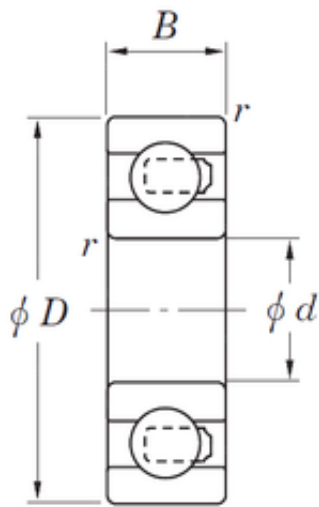

KRS Guide Wheel Bearing Co., Ltd

30 mm x 62 mm x 16 mm KOYO
3NC6206MD4 deep groove ball bearings

Bearing No. 3NC6206MD4

Size	30x62x16 mm
Bore Diameter	30 mm
Outer Diameter	62 mm
Width	16 mm
d	30 mm
D	62 mm
B	16 mm
C	16 mm
r	1 mm

3NC6206MD4 Bearing 2D drawings and 3D CAD models