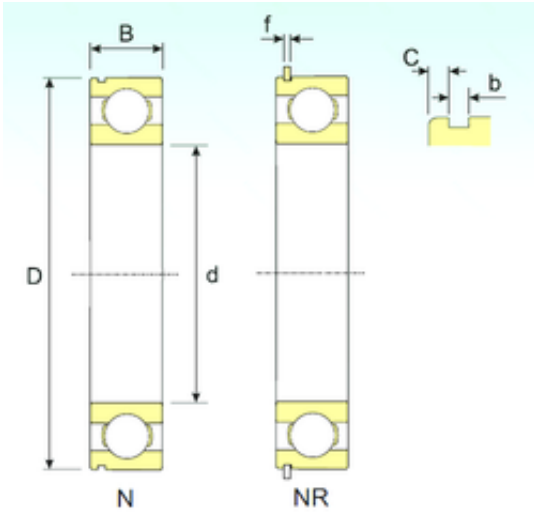

KRS Guide Wheel Bearing Co., Ltd

30 mm x 55 mm x 13 mm ISB 6006 NR deep groove ball bearings

Bearing No. 6006 NR

Size	30x55x13 mm
Bore Diameter	30 mm
Outer Diameter	55 mm
Width	13 mm
d	30 mm
D	55 mm
B	13 mm
C	13 mm
b	1,35 mm
f	1,12 mm
C	2,06 mm
Weight	0,12 Kg
Basic dynamic load rating (C)	13,53 kN
Basic static load rating (C0)	8,14 kN
(Grease) Lubrication Speed	13005 r/min

6006 NR Bearing 2D drawings and 3D CAD models