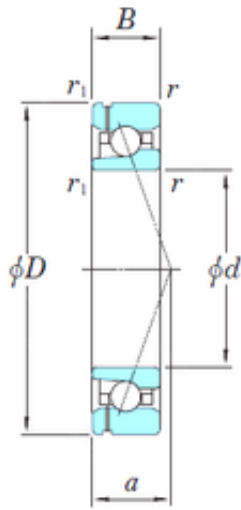

KRS Guide Wheel Bearing Co., Ltd

30 mm x 55 mm x 13 mm KOYO
3NCHAF006CA angular contact ball bearings

Bearing No. 3NCHAF006CA

Size	30x55x13 mm
Bore Diameter	30 mm
Outer Diameter	55 mm
Width	13 mm
d	30 mm
D	55 mm
B	13 mm
C	13 mm
Angle ()	20 °
a	14 mm
r min.	1 mm
r1 min.	0,6 mm
Weight	0,117 Kg
Basic dynamic load rating (C)	7,55 kN
Basic static load rating (C0)	3,95 kN

3NCHAF006CA Bearing 2D drawings and 3D CAD models