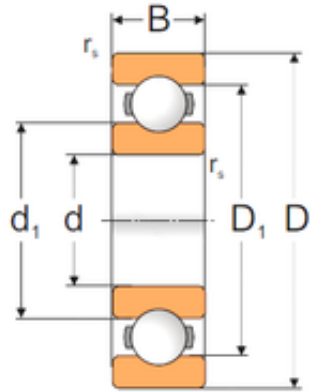

KRS Guide Wheel Bearing Co., Ltd

25 mm x 62 mm x 17 mm Loyal 6305 deep groove ball bearings

Bearing No. 6305

Size	25x62x17 mm
Bore Diameter	25 mm
Outer Diameter	62 mm
Width	17 mm
d	25 mm
D	62 mm
B	17 mm
C	17 mm
d1	36,6 mm
r5 min.	1,1 mm
D1	50,4 mm
Weight	0,23 Kg
Basic dynamic load rating (C)	22,5 kN
Basic static load rating (C0)	11,4 kN
(Grease) Lubrication Speed	11000 r/min

6305 Bearing 2D drawings and 3D CAD models