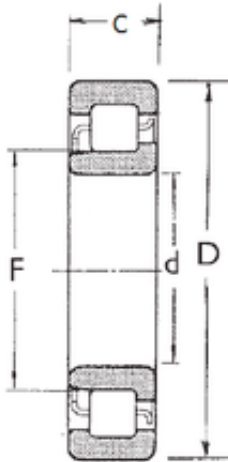

KRS Guide Wheel Bearing Co., Ltd

25 mm x 62 mm x 17 mm FBJ NJ305 cylindrical roller bearings

Bearing No. NJ305

Size	25x62x17 mm
Bore Diameter	25 mm
Outer Diameter	62 mm
Width	17 mm
d	25 mm
F	35 mm
D	62 mm
B	17 mm
C	17 mm
Weight	0,24 Kg
Basic dynamic load rating (C)	29,3 kN
Basic static load rating (C0)	25,2 kN
(Grease) Lubrication Speed	10000 r/min

NJ305 Bearing 2D drawings and 3D CAD models