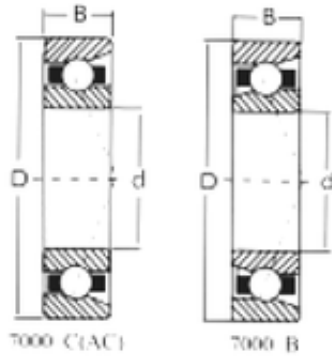

KRS Guide Wheel Bearing Co., Ltd

25 mm x 62 mm x 17 mm Loyal 7305AC angular contact ball bearings

Bearing No. 7305AC

Size	25x62x17 mm
Bore Diameter	25 mm
Outer Diameter	62 mm
Width	17 mm
d	25 mm
D	62 mm
B	17 mm
C	17 mm

7305AC Bearing 2D drawings and 3D CAD models