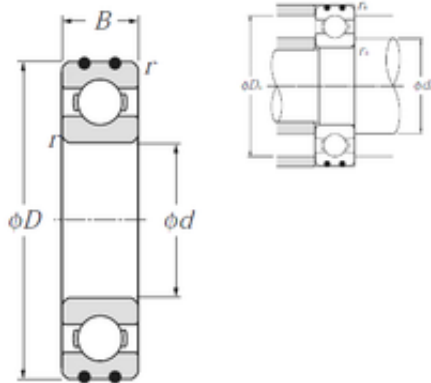

KRS Guide Wheel Bearing Co., Ltd

25 mm x 62 mm x 17 mm NTN AC-6305 deep groove ball bearings

Bearing No. AC-6305

Size	25x62x17 mm
Bore Diameter	25 mm
Outer Diameter	62 mm
Width	17 mm
d	25 mm
D	62 mm
B	17 mm
C	17 mm
r min.	1,1 mm
da min.	31,5 mm
da max	35 mm
Da max.	55,5 mm
ra max.	1 mm
Weight	0,223 Kg
Basic dynamic load rating (C)	21,2 kN
Basic static load rating (C0)	10,9 kN
(Grease) Lubrication Speed	12000 r/min
(Oil) Lubrication Speed	14000 r/min

AC-6305 Bearing 2D drawings and 3D CAD models