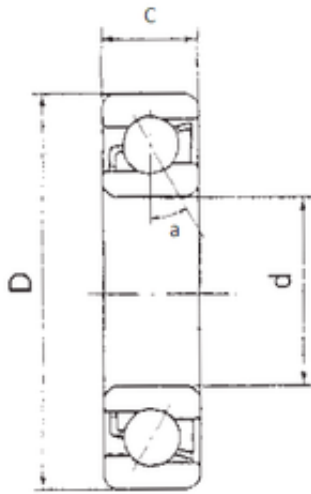

KRS Guide Wheel Bearing Co., Ltd

25 mm x 62 mm x 17 mm FBJ 7305B angular contact ball bearings

Bearing No. 7305B

| | |
|-------------------------------|-------------|
| Size | 25x62x17 mm |
| Bore Diameter | 25 mm |
| Outer Diameter | 62 mm |
| Width | 17 mm |
| d | 25 mm |
| D | 62 mm |
| B | 17 mm |
| C | 17 mm |
| Angle (°) | 40 ° |
| Weight | 0,23 Kg |
| Basic dynamic load rating (C) | 26000 kN |
| Basic static load rating (C0) | 15600 kN |
| (Grease) Lubrication Speed | 9000 r/min |

7305B Bearing 2D drawings and 3D CAD models