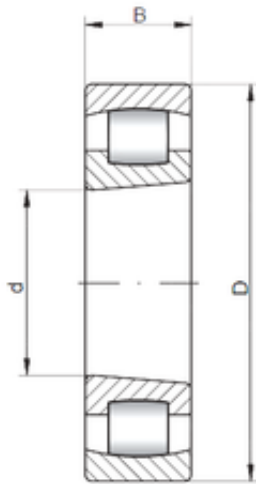

KRS Guide Wheel Bearing Co., Ltd

25 mm x 52 mm x 15 mm ISO 20205 K spherical roller bearings

Bearing No. 20205 K

Size	25x52x15 mm
Bore Diameter	25 mm
Outer Diameter	52 mm
Width	15 mm
d	25 mm
D	52 mm
B	15 mm
C	15 mm

20205 K Bearing 2D drawings and 3D CAD models