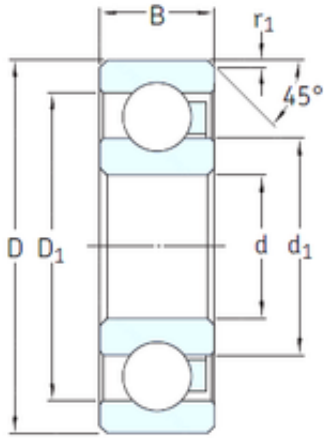

KRS Guide Wheel Bearing Co., Ltd

25 mm x 52 mm x 15 mm SKF 6205/HR22Q2
deep groove ball bearings

Bearing No. 6205/HR22Q2

Size	25x52x15 mm
Bore Diameter	25 mm
Outer Diameter	52 mm
Width	15 mm
d	25 mm
D	52 mm
B	15 mm
C	15 mm
d1	34 mm
r1 min.	0,9 mm
D1	44 mm
Weight	0,0325 Kg
Basic dynamic load rating (C)	0,335 kN
Basic static load rating (C0)	0,255 kN

6205/HR22Q2 Bearing 2D drawings and 3D CAD models