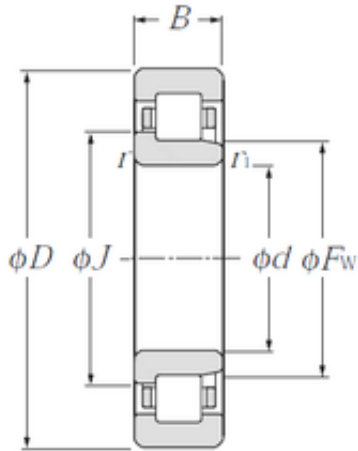

## 25 mm x 52 mm x 15 mm NTN NJ205E cylindrical roller bearings

Bearing No. NJ205E

NJ205E Bearing 2D drawings and 3D CAD models

Size	25x52x15 mm
Bore Diameter	25 mm
Outer Diameter	52 mm
Width	15 mm
d	25 mm
Fw	31,5 mm
D	52 mm
B	15 mm
C	15 mm
r min.	1 mm
r1 min.	0,6 mm
J	34,5 mm
Weight	0,151 Kg
Basic dynamic load rating (C)	29,3 kN
Basic static load rating (C0)	27,7 kN
(Grease) Lubrication Speed	13 000 r/min
Category	Bearings
Inventory	0.0
Manufacturer Name	NTN
Minimum Buy Quantity	N/A
Weight / Kilogram	0
EAN	4547359490374
Product Group	B04144