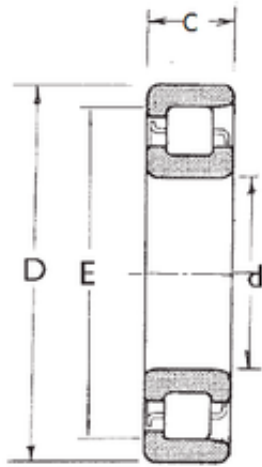

KRS Guide Wheel Bearing Co., Ltd

25 mm x 52 mm x 15 mm FBJ NF205 cylindrical roller bearings

Bearing No. NF205

Size	25x52x15 mm
Bore Diameter	25 mm
Outer Diameter	52 mm
Width	15 mm
d	25 mm
D	52 mm
E	45 mm
B	15 mm
C	15 mm
Weight	0,137 Kg
Basic dynamic load rating (C)	17,7 kN
Basic static load rating (C0)	15,7 kN
(Grease) Lubrication Speed	13000 r/min

NF205 Bearing 2D drawings and 3D CAD models