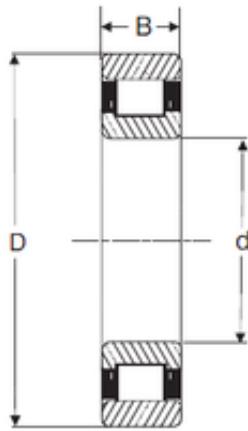

KRS Guide Wheel Bearing Co., Ltd

25 mm x 52 mm x 15 mm SIGMA N 205
cylindrical roller bearings

Bearing No. N 205

Size	25x52x15 mm
Bore Diameter	25 mm
Outer Diameter	52 mm
Width	15 mm
d	25 mm
D	52 mm
B	15 mm
C	15 mm

N 205 Bearing 2D drawings and 3D CAD models