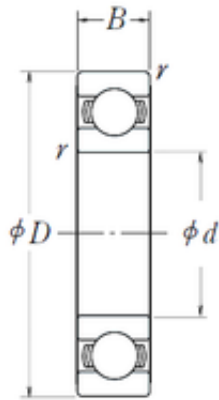

KRS Guide Wheel Bearing Co., Ltd

25 mm x 52 mm x 15 mm NSK 6205L11-H-20
deep groove ball bearings

Bearing No. 6205L11-H-20

Dimensione	25x52x15 mm
Marchio	NSK
Diametro del foro	25 mm
Diametro esterno	52 mm
Larghezza	15 mm
d	25 mm
D	52 mm
B	15 mm
C	15 mm
r min.	1 mm
Carico dinamico di base (C)	11 900 kN

6205L11-H-20 Bearing 2D drawings and 3D CAD models