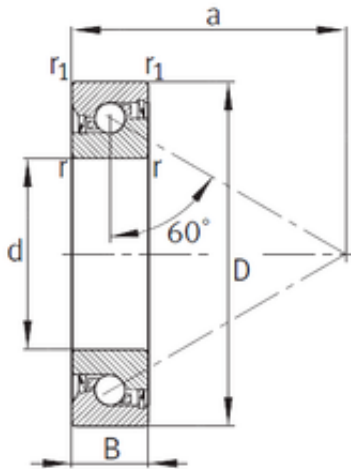

## 25 mm x 52 mm x 15 mm FAG 7602025-2RS-TVP thrust ball bearings

Bearing No. 7602025-2RS-TVP

|                               |             |
|-------------------------------|-------------|
| Size                          | 25x52x15 mm |
| Bore Diameter                 | 25 mm       |
| Outer Diameter                | 52 mm       |
| Width                         | 15 mm       |
| d                             | 25 mm       |
| D                             | 52 mm       |
| B                             | 15 mm       |
| C                             | 15 mm       |
| Angle ( ° )                   | 60 °        |
| a                             | 41 mm       |
| r min.                        | 1 mm        |
| r1 min.                       | 1 mm        |
| Da                            | 45 mm       |
| da                            | 32 mm       |
| Weight                        | 0,15 Kg     |
| Basic dynamic load rating (C) | 23,2 kN     |
| Basic static load rating (C0) | 50 kN       |

7602025-2RS-TVP Bearing 2D drawings and 3D CAD models