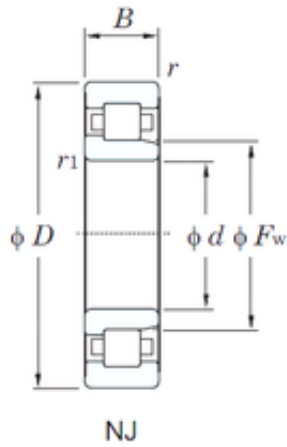

KRS Guide Wheel Bearing Co., Ltd

25 mm x 52 mm x 15 mm KOYO NJ205 cylindrical roller bearings

Bearing No. NJ205

Size	25x52x15 mm
Bore Diameter	25 mm
Outer Diameter	52 mm
Width	15 mm
d	25 mm
Fw	32 mm
D	52 mm
B	15 mm
C	15 mm
r min.	1 mm
r1 min.	0.6 mm
Weight	0.132 Kg
Basic dynamic load rating (C)	17.7 kN
Basic static load rating (C0)	15.7 kN
(Grease) Lubrication Speed	13000 r/min
Category	Bearings
Inventory	0.0
Manufacturer Name	KOYO
Minimum Buy Quantity	N/A
Weight / Kilogram	0
Product Group	B04144

NJ205 Bearing 2D drawings and 3D CAD models