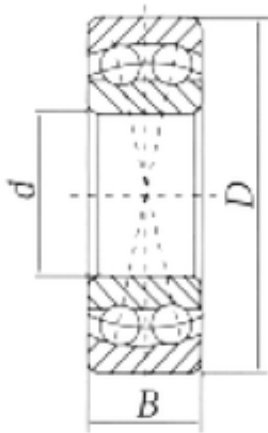

KRS Guide Wheel Bearing Co., Ltd

25 mm x 52 mm x 15 mm Loyal 1205 self aligning ball bearings

Bearing No. 1205

Size	25x52x15 mm
Bore Diameter	25 mm
Outer Diameter	52 mm
Width	15 mm
d	25 mm
D	52 mm
B	15 mm
C	15 mm

1205 Bearing 2D drawings and 3D CAD models