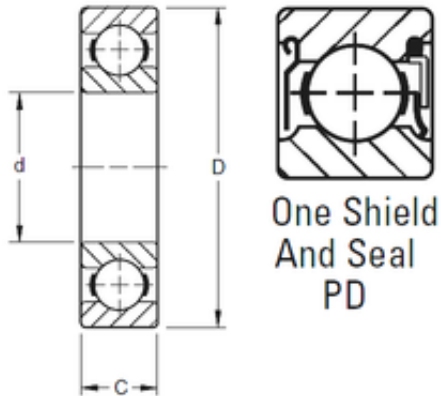

KRS Guide Wheel Bearing Co., Ltd

25 mm x 52 mm x 15 mm Timken 205PD deep groove ball bearings

Bearing No. 205PD

| | |
|-------------------------------|-------------|
| Size | 25x52x15 mm |
| Bore Diameter | 25 mm |
| Outer Diameter | 52 mm |
| Width | 15 mm |
| d | 25 mm |
| D | 52 mm |
| B | 15 mm |
| C | 15 mm |
| Weight | 0,127 Kg |
| Basic dynamic load rating (C) | 16 kN |

205PD Bearing 2D drawings and 3D CAD models