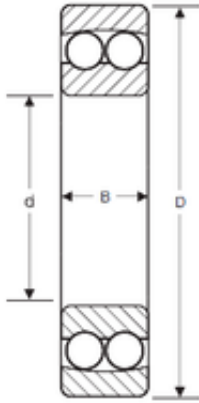

KRS Guide Wheel Bearing Co., Ltd

25 mm x 52 mm x 15 mm SIGMA 1205 self aligning ball bearings

Bearing No. 1205

Size	25x52x15 mm
Bore Diameter	25 mm
Outer Diameter	52 mm
Width	15 mm
d	25 mm
D	52 mm
B	15 mm
C	15 mm

1205 Bearing 2D drawings and 3D CAD models