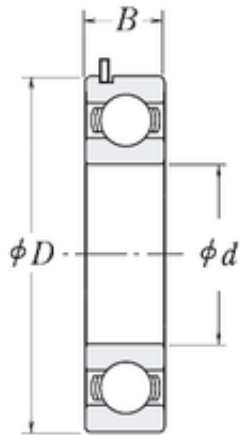

KRS Guide Wheel Bearing Co., Ltd

25 mm x 52 mm x 15 mm FBJ 6205 JRW3 C3
deep groove ball bearings

Bearing No. 6205 JRW3 C3

Size	25x52x15 mm
Bore Diameter	25 mm
Outer Diameter	52 mm
Width	15 mm
d	25 mm
D	52 mm
B	15 mm

6205 JRW3 C3 Bearing 2D drawings and 3D CAD models