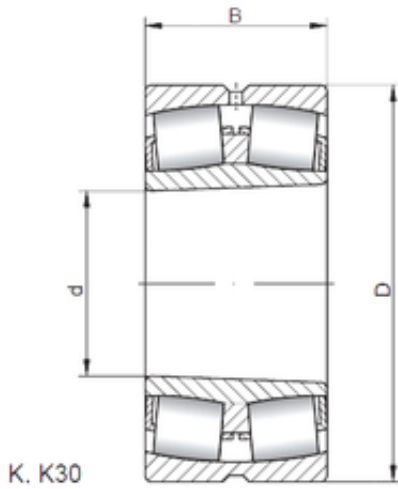

KRS Guide Wheel Bearing Co., Ltd

220 mm x 400 mm x 108 mm ISO 22244 KW33 spherical roller bearings

Bearing No. 22244 KW33

Size	220x400x108 mm
Bore Diameter	220 mm
Outer Diameter	400 mm
Width	108 mm
d	220 mm
D	400 mm
B	108 mm
C	108 mm

22244 KW33 Bearing 2D drawings and 3D CAD models