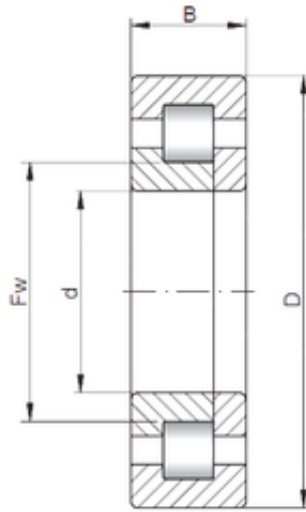

KRS Guide Wheel Bearing Co., Ltd

220 mm x 400 mm x 108 mm Loyal NUP2244 E cylindrical roller bearings

Bearing No. NUP2244 E

Size	220x400x108 mm
Bore Diameter	220 mm
Outer Diameter	400 mm
Width	108 mm
d	220 mm
Fw	259 mm
D	400 mm
B	108 mm
C	108 mm
Weight	64,13 Kg
Basic dynamic load rating (C)	1130 kN
Basic static load rating (C0)	1810 kN
(Grease) Lubrication Speed	1200 r/min

NUP2244 E Bearing 2D drawings and 3D CAD models