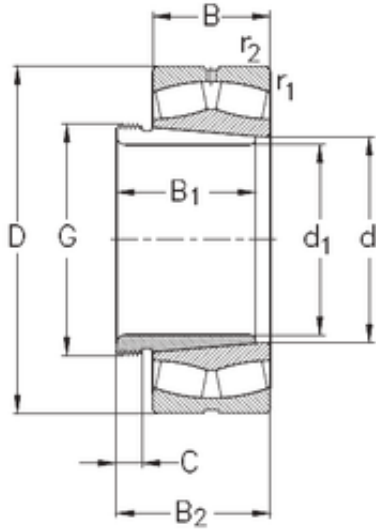

KRS Guide Wheel Bearing Co., Ltd

220 mm x 400 mm x 108 mm NKE 22244-K-MB-W33+AH3144 spherical roller bearings

Bearing No. 22244-K-MB-W33+AH3144

22244-K-MB-W33+AH3144 Bearing 2D drawings and 3D CAD models

Size	220x400x108 mm
Bore Diameter	220 mm
Outer Diameter	400 mm
Width	108 mm
d	220 mm
d1	200 mm
D	400 mm
B	108 mm
C	108 mm
r1 min.	4 mm
r2 min.	4 mm
B1	145 mm
B2	151 mm
C	23 mm
Thread (G)	Tr 240x4
Weight	68,3 Kg
Basic dynamic load rating (C)	1380 kN
Basic static load rating (C0)	2080 kN
Limiting speed	2000 r/min
Calculation factor (e)	0,28
Calculation factor (Y0)	2,2
Calculation factor (Y1)	2,4