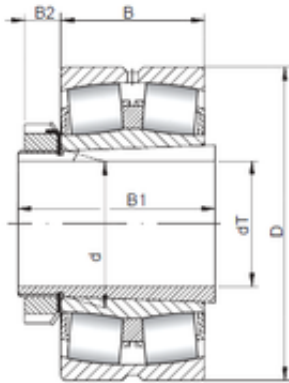

KRS Guide Wheel Bearing Co., Ltd

220 mm x 400 mm x 108 mm ISO 22244
KCW33+H3144 spherical roller bearings

Bearing No. 22244 KCW33+H3144

Size	220x400x108 mm
Bore Diameter	220 mm
Outer Diameter	400 mm
Width	108 mm
d	220 mm
d1	200 mm
D	400 mm
B	108 mm
C	108 mm
B1	161 mm
B2	35 mm

22244 KCW33+H3144 Bearing 2D drawings and 3D CAD models