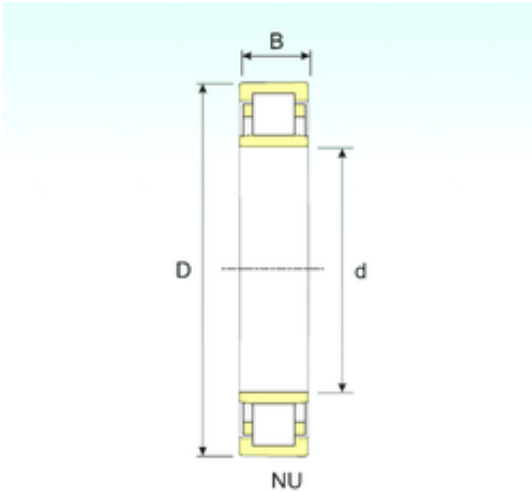

KRS Guide Wheel Bearing Co., Ltd

220 mm x 400 mm x 108 mm ISB NU 2244
cylindrical roller bearings

Bearing No. NU 2244

Size	220x400x108 mm
Bore Diameter	220 mm
Outer Diameter	400 mm
Width	108 mm
d	220 mm
D	400 mm
B	108 mm
C	108 mm
Weight	62,5 Kg
Basic dynamic load rating (C)	1539 kN
Basic static load rating (C0)	2234 kN
(Grease) Lubrication Speed	1836 r/min

NU 2244 Bearing 2D drawings and 3D CAD models