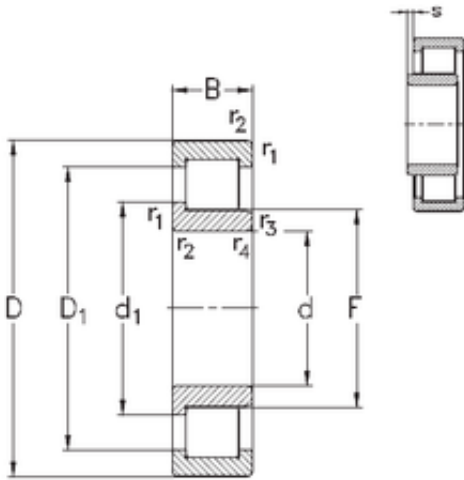

KRS Guide Wheel Bearing Co., Ltd

220 mm x 400 mm x 108 mm NKE NJ2244-E-MA6 cylindrical roller bearings

Bearing No. NJ2244-E-MA6

NJ2244-E-MA6 Bearing 2D drawings and 3D CAD models

Size	220x400x108 mm
Bore Diameter	220 mm
Outer Diameter	400 mm
Width	108 mm
d	220 mm
F	259 mm
D	400 mm
B	108 mm
C	108 mm
r1 min.	4 mm
r2 min.	4 mm
r3 min.	4 mm
r4 min.	4 mm
S	8,4 mm
Weight	62,5 Kg
Basic dynamic load rating (C)	1654 kN
Basic static load rating (C0)	2408 kN