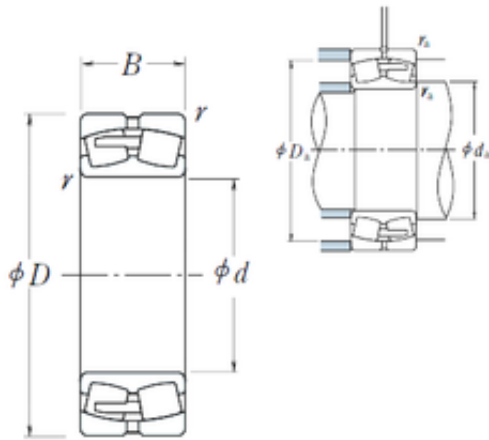

KRS Guide Wheel Bearing Co., Ltd

220 mm x 400 mm x 108 mm NSK 22244CAE4 spherical roller bearings

Bearing No. 22244CAE4

22244CAE4 Bearing 2D drawings and 3D CAD models

Size	220x400x108 mm
Bore Diameter	220 mm
Outer Diameter	400 mm
Width	108 mm
d	220 mm
D	400 mm
B	108 mm
C	108 mm
r min.	4 mm
da min.	238 mm
Da min	348 mm
Da max.	382 mm
ra max.	3 mm
Weight	59 Kg
Basic dynamic load rating (C)	1570 kN
Basic static load rating (C0)	2430 kN
(Grease) Lubrication Speed	850 r/min
(Oil) Lubrication Speed	1000 r/min
Calculation factor (e)	0,27
Calculation factor (Y0)	2,4
Calculation factor (Y2)	3,7