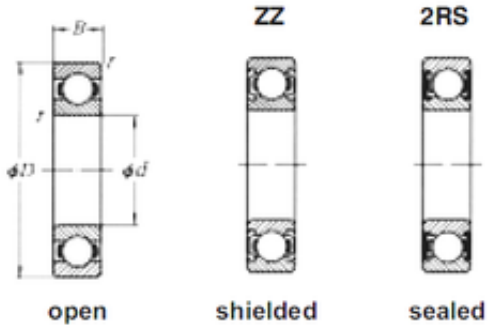

KRS Guide Wheel Bearing Co., Ltd

110 mm x 170 mm x 28 mm Loyal 6022 deep groove ball bearings

Bearing No. 6022

Size	110x170x28 mm
Bore Diameter	110 mm
Outer Diameter	170 mm
Width	28 mm
d	110 mm
D	170 mm
B	28 mm
C	28 mm

6022 Bearing 2D drawings and 3D CAD models