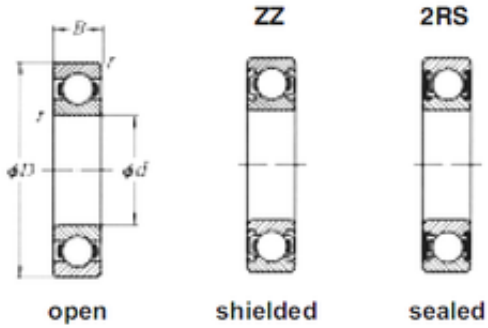

KRS Guide Wheel Bearing Co., Ltd

110 mm x 170 mm x 28 mm Loyal 6022ZZ deep groove ball bearings

Bearing No. 6022ZZ

| | |
|----------------|---------------|
| Size | 110x170x28 mm |
| Bore Diameter | 110 mm |
| Outer Diameter | 170 mm |
| Width | 28 mm |
| d | 110 mm |
| D | 170 mm |
| B | 28 mm |
| C | 28 mm |

6022ZZ Bearing 2D drawings and 3D CAD models