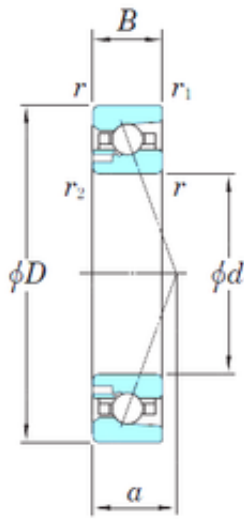

KRS Guide Wheel Bearing Co., Ltd

110 mm x 170 mm x 28 mm KOYO
3NCHAD022CA angular contact ball bearings

Bearing No. 3NCHAD022CA

Size	110x170x28 mm
Bore Diameter	110 mm
Outer Diameter	170 mm
Width	28 mm
d	110 mm
D	170 mm
B	28 mm
C	28 mm
Angle (°)	20 °
a	39,5 mm
r min.	2 mm
r1 min.	1 mm
r2 min.	0,6 mm
Basic dynamic load rating (C)	42,4 kN

3NCHAD022CA Bearing 2D drawings and 3D CAD models